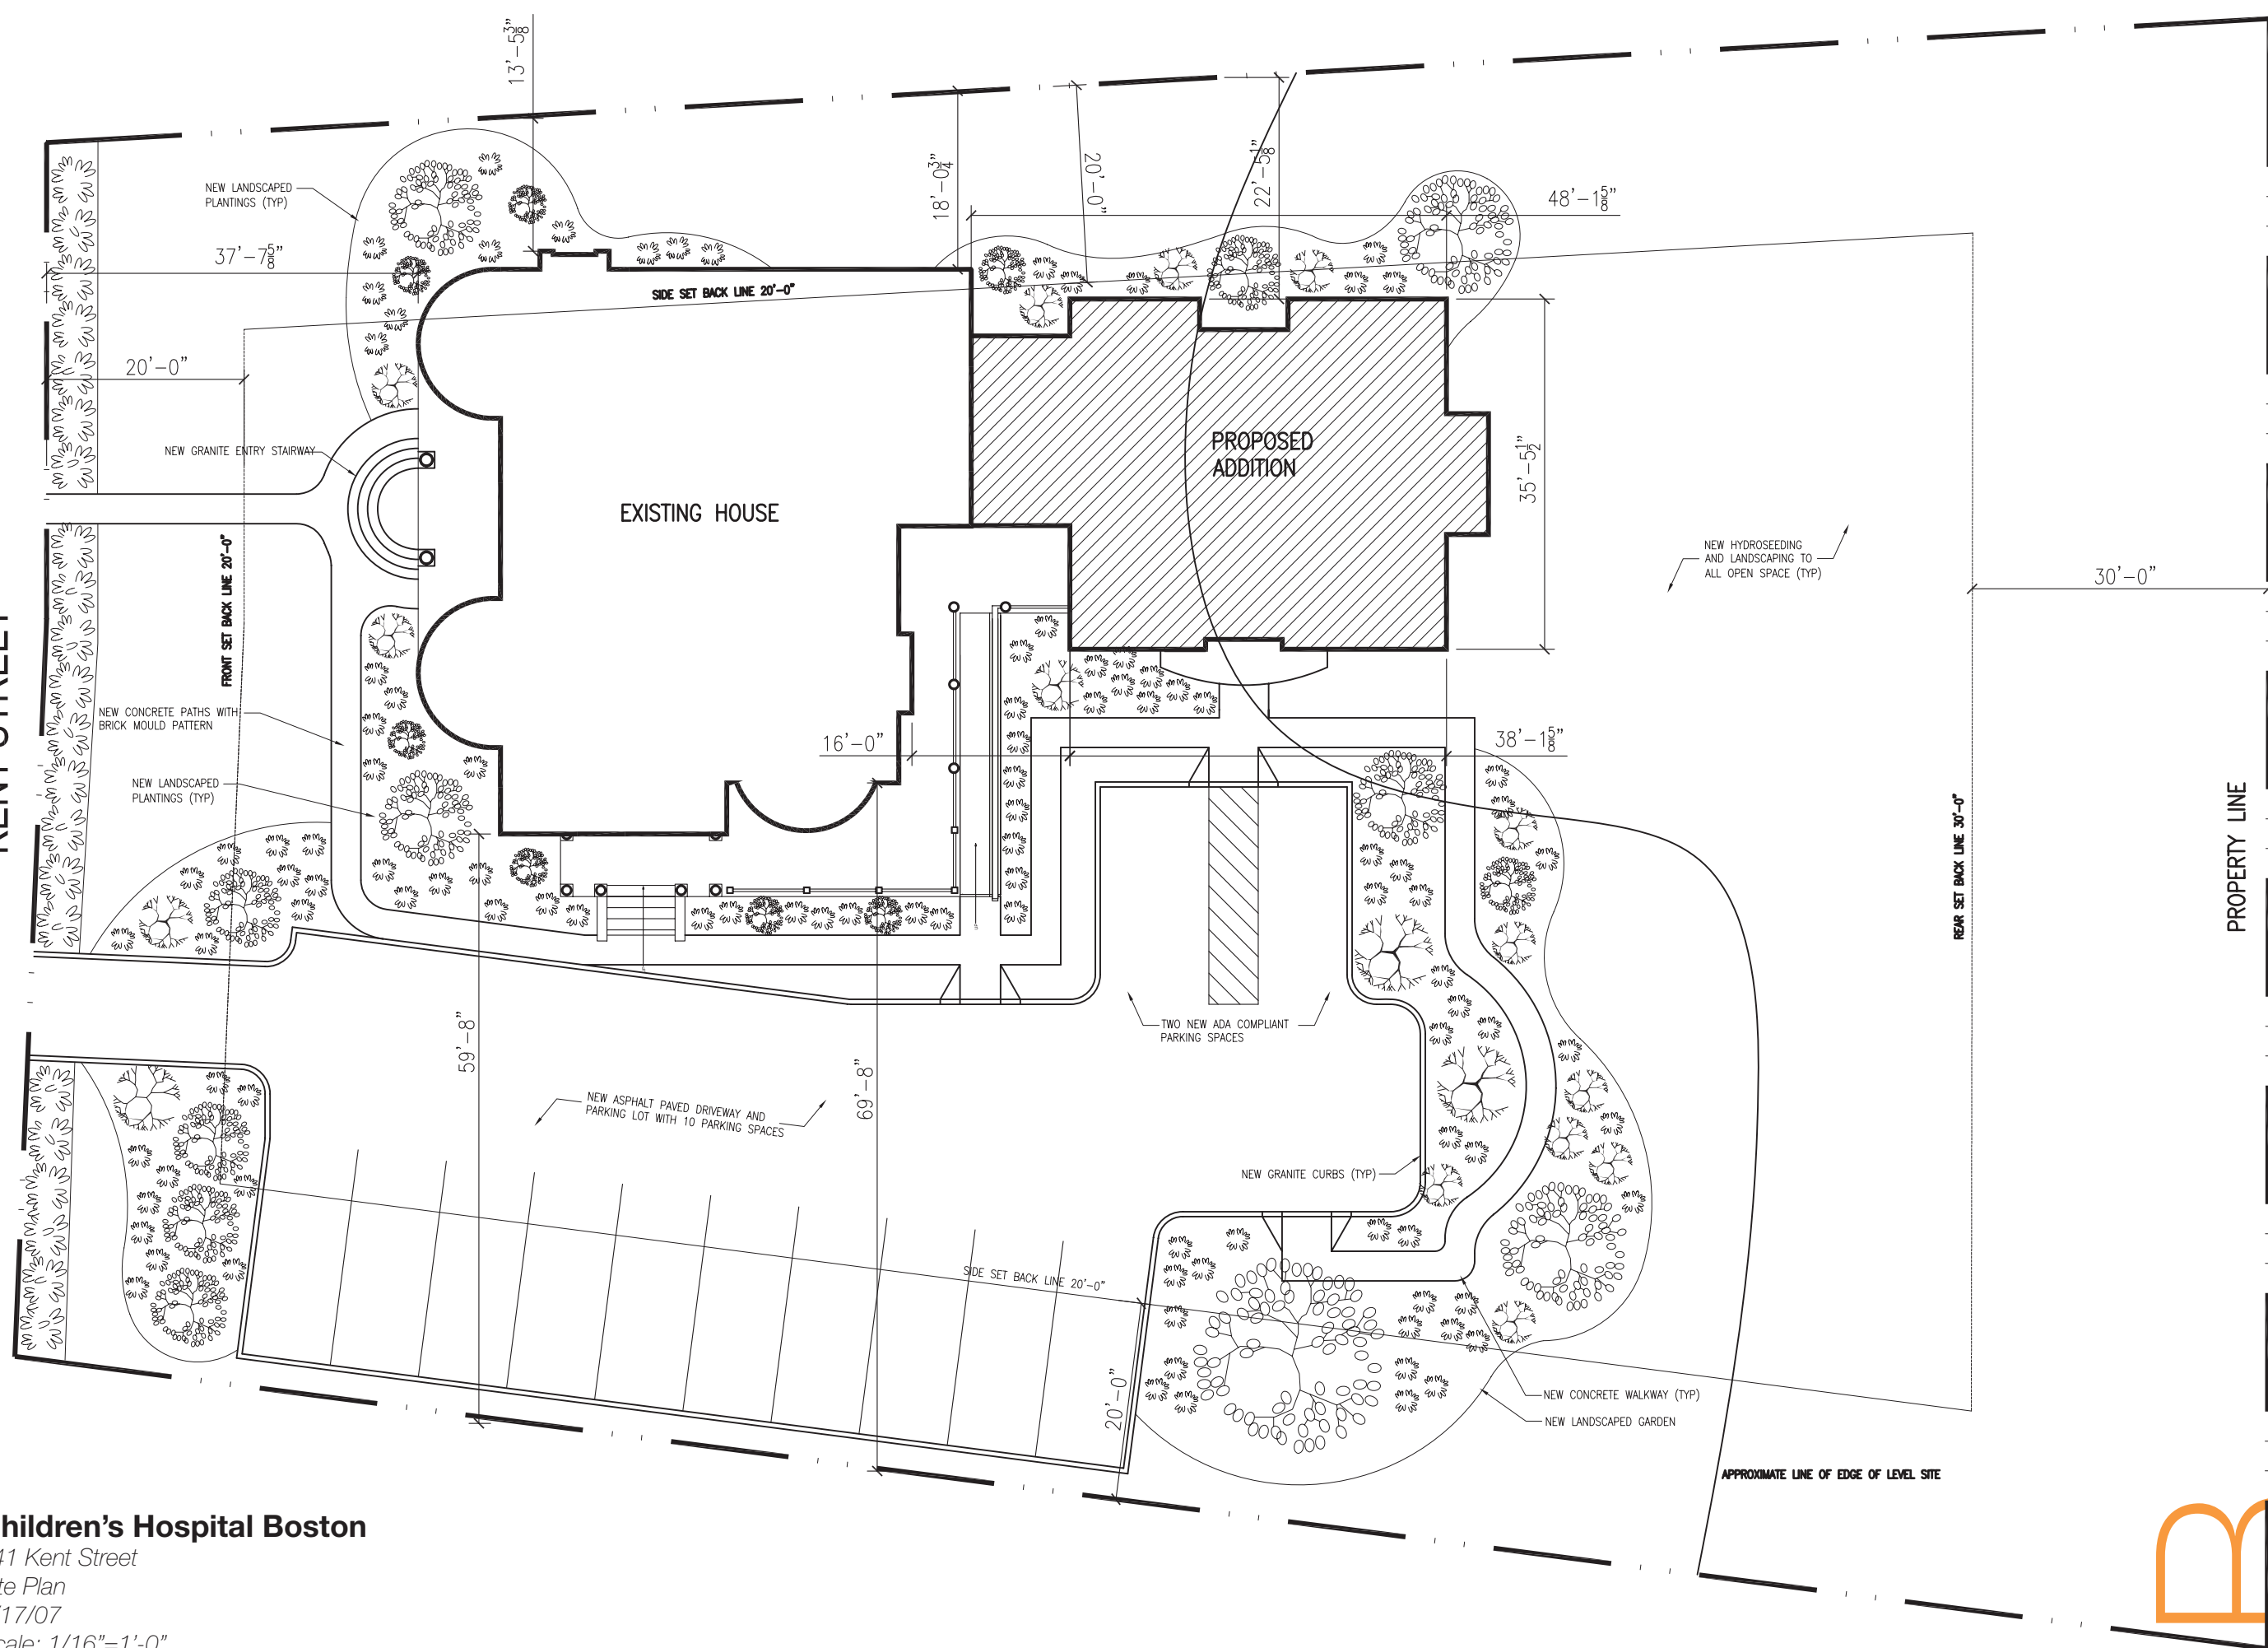

KENT STREET

PROPERTY LINE

Children's Hospital Boston
 241 Kent Street
 Site Plan
 1/17/07
 Scale: 1/16"=1'-0"